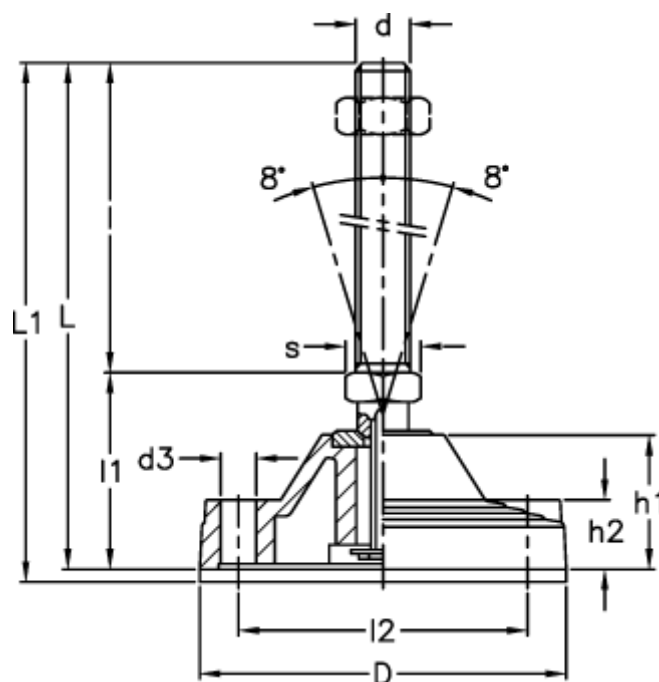

Article number: 2310316921

Description: E+G Levelling element w/no-slip disc
LV.F-125-ACV-AS-M20x136

Measures

d = M20	L1	= 210
D = 125	l2	= 95
d3 = 12.5	Max load (N)	= 40000
h1 = 45	s	= 24
h2 = 23		
l = 136		
L = 200		
l1 = 64		